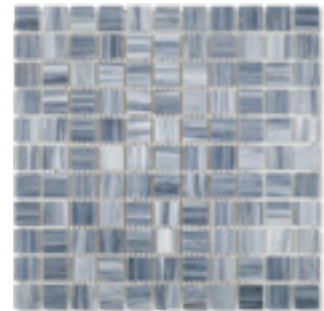

1" X 1" Square
Polished