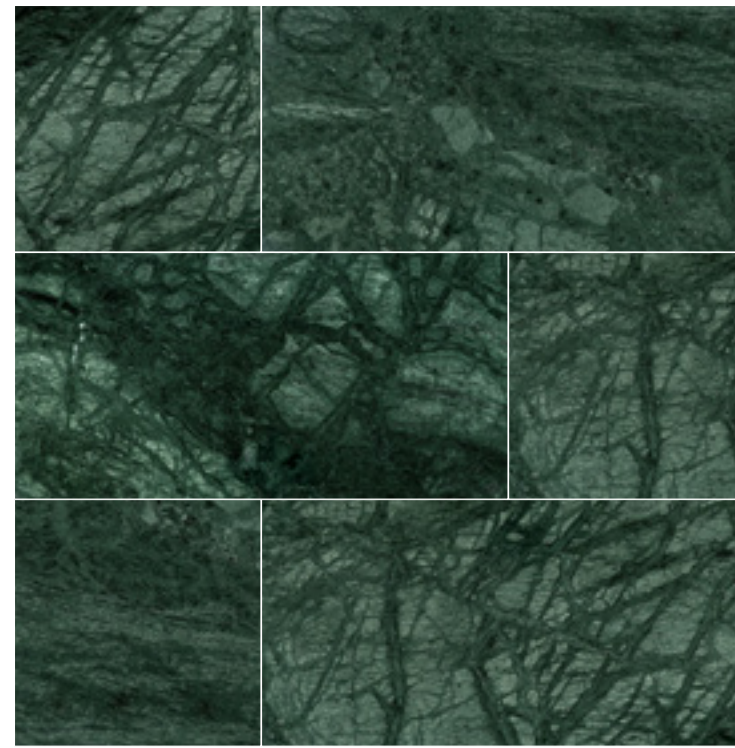

MING GREEN MARBLE

China
Shown in Ming Green 12X12 Polished

FINISHES
Polished (P) , Tumbled (T)

TILES	
12" X 12"	P
	Special Order
12" X 12"	T

Ming Green is a gorgeous marble characterized by its pale-green natural color background with translucent hints of mint, sea green, and emerald crystalline marking. Quarried in Asia, this marble is a popular choice to be incorporated into contemporary and traditional design.