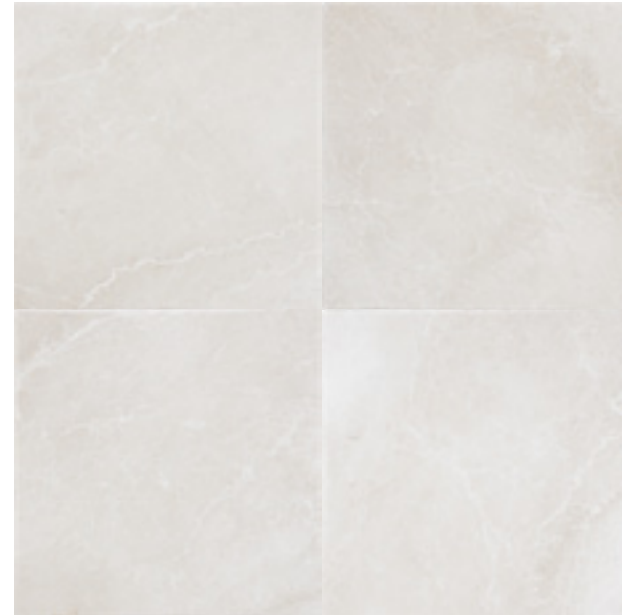

Botticino Turkish | MARBOTTIC1212T