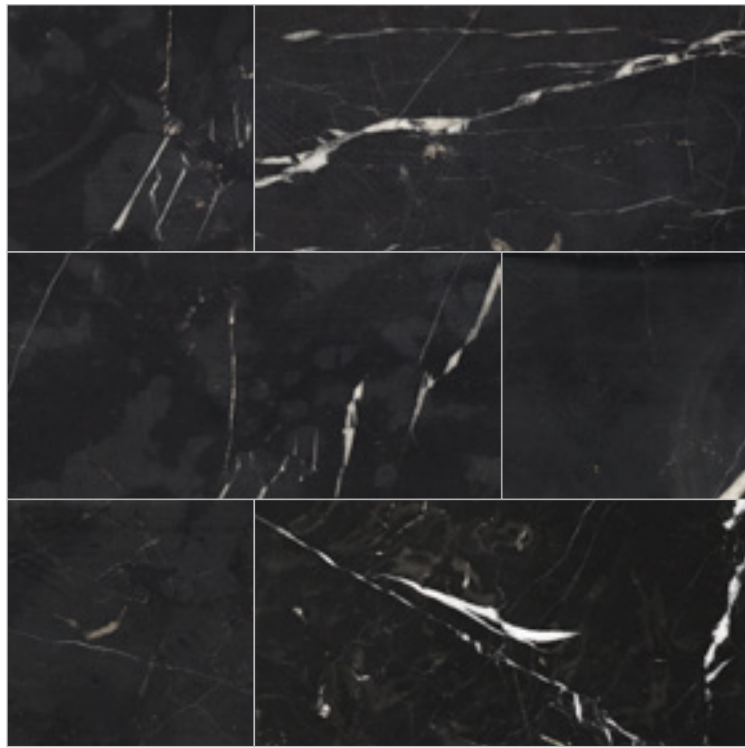

Flower  
Polished

5/8" X 5/8" Square  
Polished

1" X 1" Square  
Polished

2" X 2" Square  
Polished

3" Arabesque  
Polished

1" X 2" Herringbone  
Polished

1" X 3" Herringbone  
Polished

Grand Chair Rail (F5)  
Polished

Standard Liner  
Polished

Negro Marquina marble is a stone characterized by a Black background crossed by thin White veins with occasional white spots & fossils. This marble provides an immediate impact and is often paired with contrasting white marbles such as Carrara White for classic chequerboard installations.