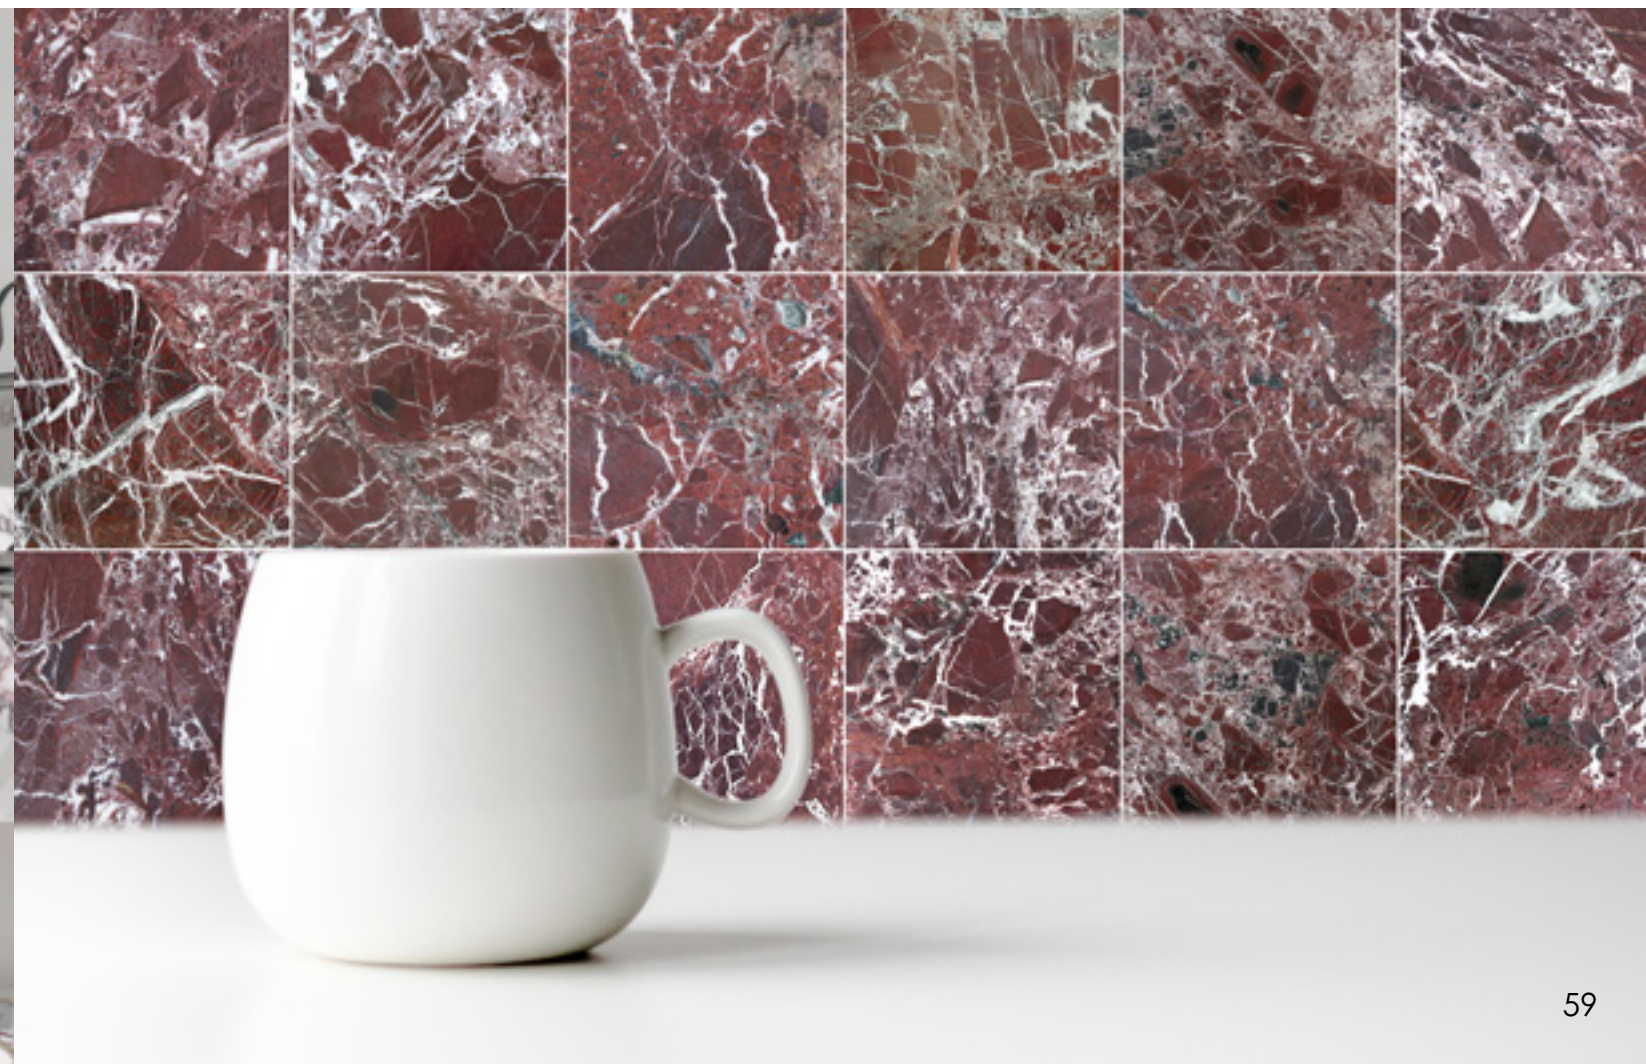

ROSSO LEVANTO MARBLE

Turkey
Shown in Rosso Levanto 12X12 Polished

FINISHES
Polished (P)

12" X 12"	TILES	P
2CM	SLABS	P

Rosso Levanto is an Italian marble characterized by a deep red and burgundy background with white veining. It's considered an ancient material well exposed by the Romans in the construction of columns, floors and walls.