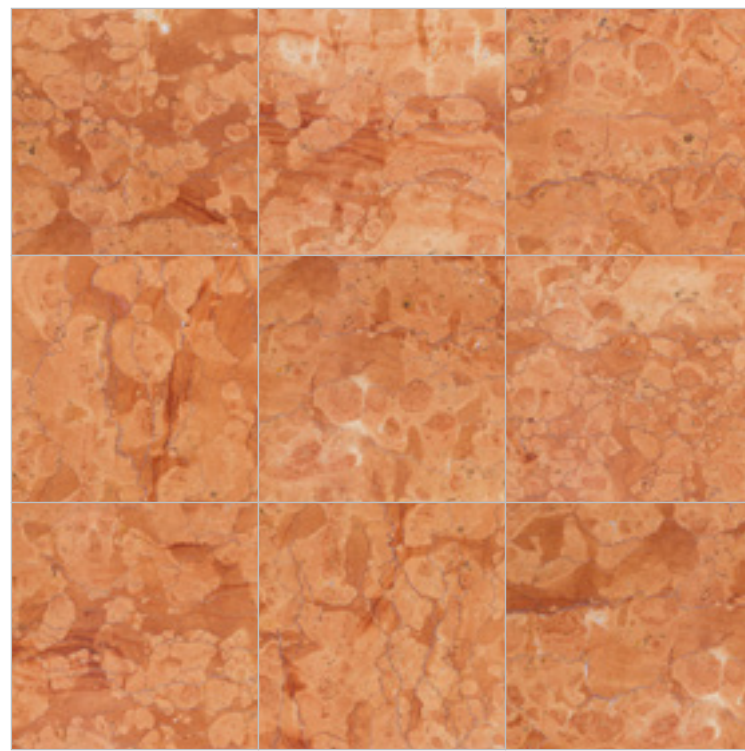

## RAIN FOREST BROWN MARBLE

India  
Shown in Rain Forest Brown 12X12 Brushed

FINISHES  
Brushed (B), Polished (P)

12" X 12"	TILES	B/ P
2CM	SLABS	B/ P

Rain Forest Brown marble is quarried in India. This marble is characterized by earthy shades of brown background with red, grey, and white veining giving the appearance of tree branches.