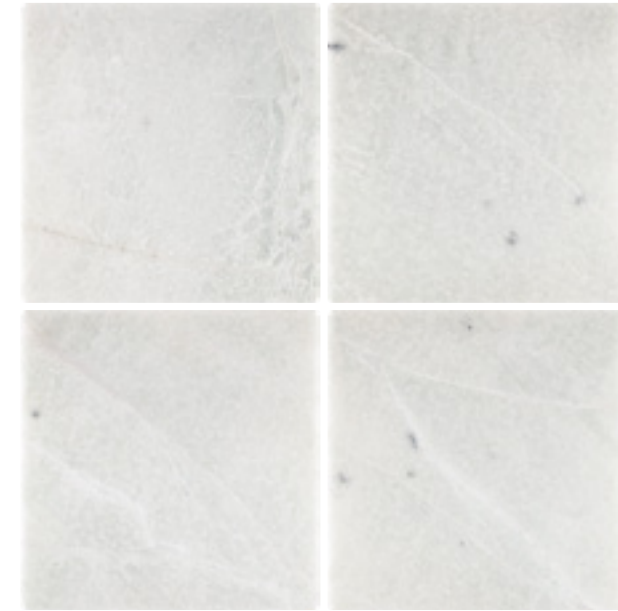

Ming Green | MARMINGRN1212T