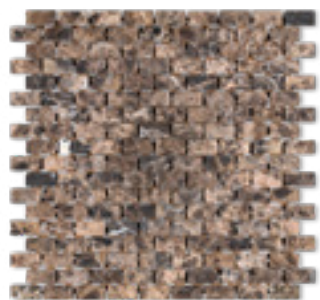

# EMPERADOR DARK MOSAICS & TRIMS

1" Hexagon  
Polished/ Tumbled

2" Hexagon  
Honed/ Polished

3" Hexagon  
Polished/ Tumbled

3/4" Penny Round  
Polished

5/8" X 1-1/4" Brick  
Polished/ Tumbled

5/8" X 5/8" Square  
Polished/ Tumbled