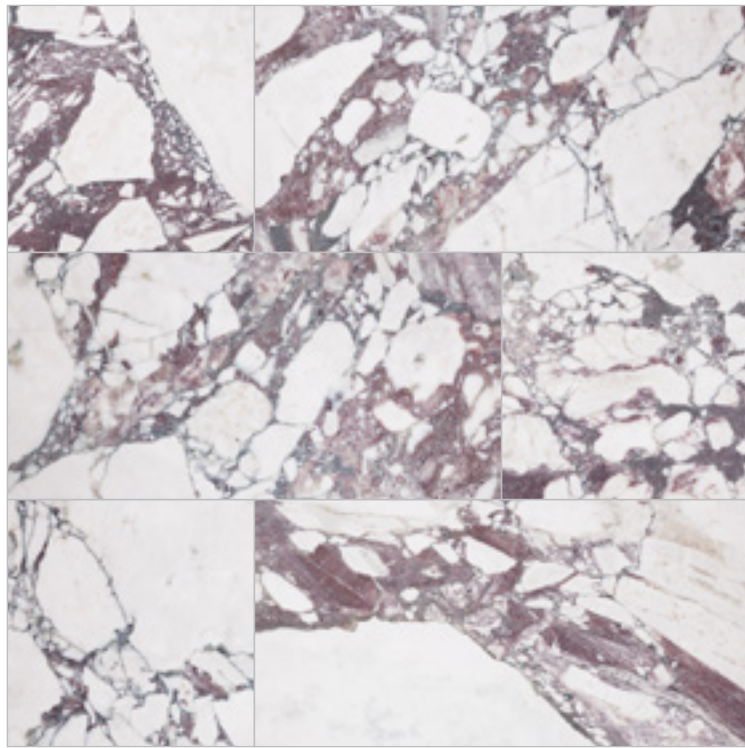

Calacatta Caldia is a luxurious marble quarried in Italy, characterized for a consistent creamy white with faint taupe and grey veining. It's a perfect choice for a sophisticated and bright space.