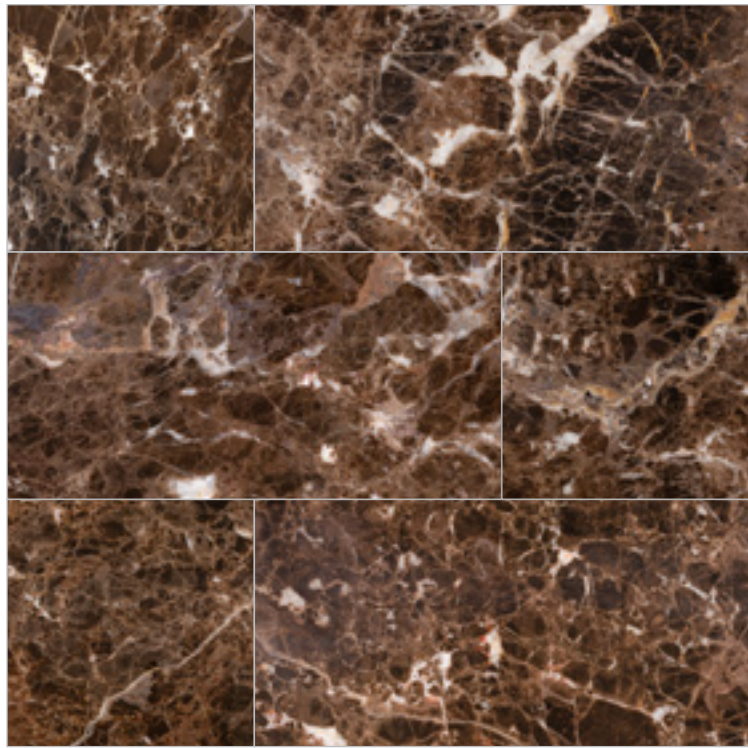

5/8" X 1-1/4" Herringbone  
Honed/ Polished

1" X 2" Herringbone  
Honed/ Polished

1" X 3" Herringbone  
Honed/ Polished

1" X 4" Herringbone  
Honed/ Polished

5/8" X 5/8" Square  
Honed/ Polished

1" X 1" Square  
Honed/ Polished

2" X 2" Square  
Honed/ Polished

Pinwheel with White Dot  
Honed/ Polished

Emperador Dark marble is characterized by its beautiful brown to rich chocolate brown, punctuated with white and toffee veins and marking. The interaction of light and dark tones adds a dynamic and luxurious feel to the stone. This marble is quarried from Spain. It's used on floors and walls, exterior and interior, residential and commercial projects. This marble looks best in a polished finish.