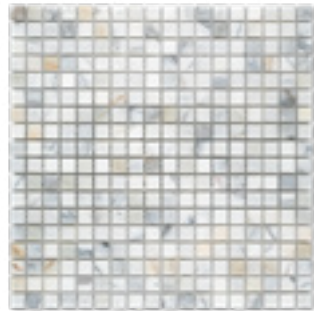

5/8" X 5/8" Square
Honed/ Polished