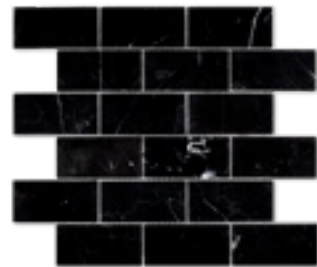

Mini Liner  
Honed/ Polished

4" X 12" Baseboard  
Polished

5/8" X 1-1/4" Brick  
Honed/ Polished

1" X 2" Brick  
Honed/ Polished

2" X 4" Brick  
Honed/ Polished

Basketweave with White Dot  
Honed/ Polished