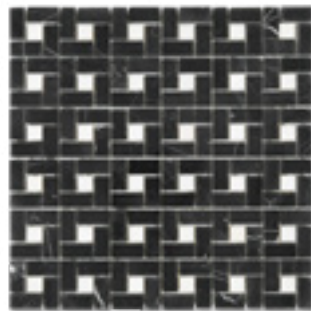

5/8" X 1-1/4" Herringbone  
Honed/ Polished

1" X 2" Herringbone  
Honed/ Polished

1" X 3" Herringbone  
Honed/ Polished

1" X 4" Herringbone  
Honed/ Polished

5/8" X 5/8" Square  
Honed/ Polished

1" X 1" Square  
Honed/ Polished

2" X 2" Square  
Honed/ Polished

Pinwheel with White Dot  
Honed/ Polished

Emperador Dark marble is characterized by its beautiful brown to rich chocolate brown, punctuated with white and toffee veins and marking. The interaction of light and dark tones adds a dynamic and luxurious feel to the stone. This marble is quarried from Spain. It's used on floors and walls, exterior and interior, residential and commercial projects. This marble looks best in a polished finish.