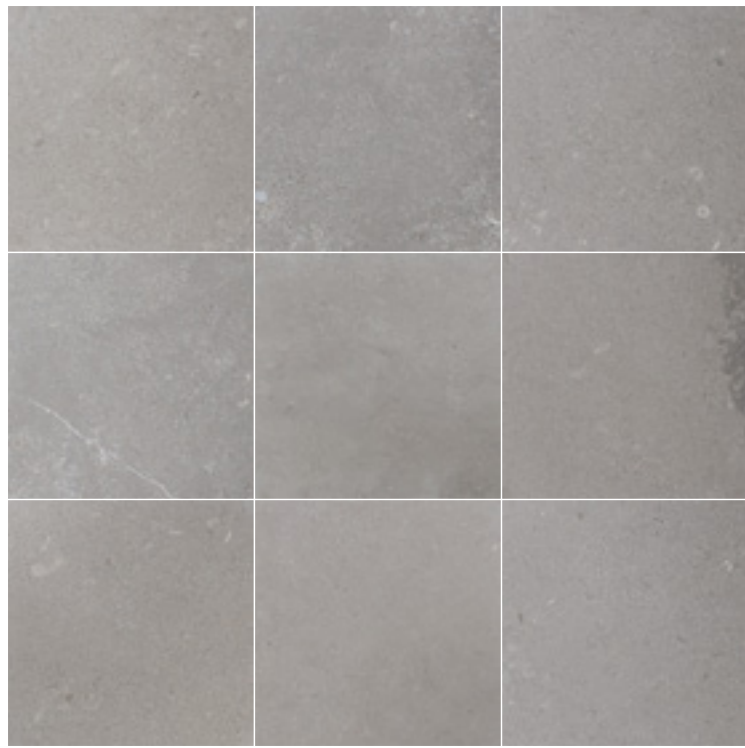

SPANISH GREY MARBLE

China
Shown in Spanish Grey 3X6 Honed

FINISHES
Honed (H), Polished (P)

TILES

3" X 6"	P
12" X 12"	H

Spanish Grey Marble, also known as Cinderella Grey, is characterized by its ash gray color with low variation, random fossils and displaying a subtle speckle.