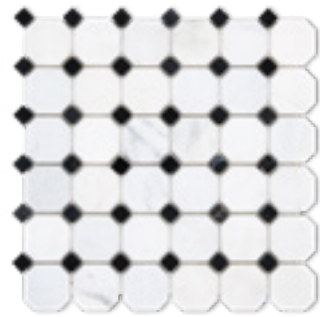

Octagon with Black Dot
Honed/ Polished