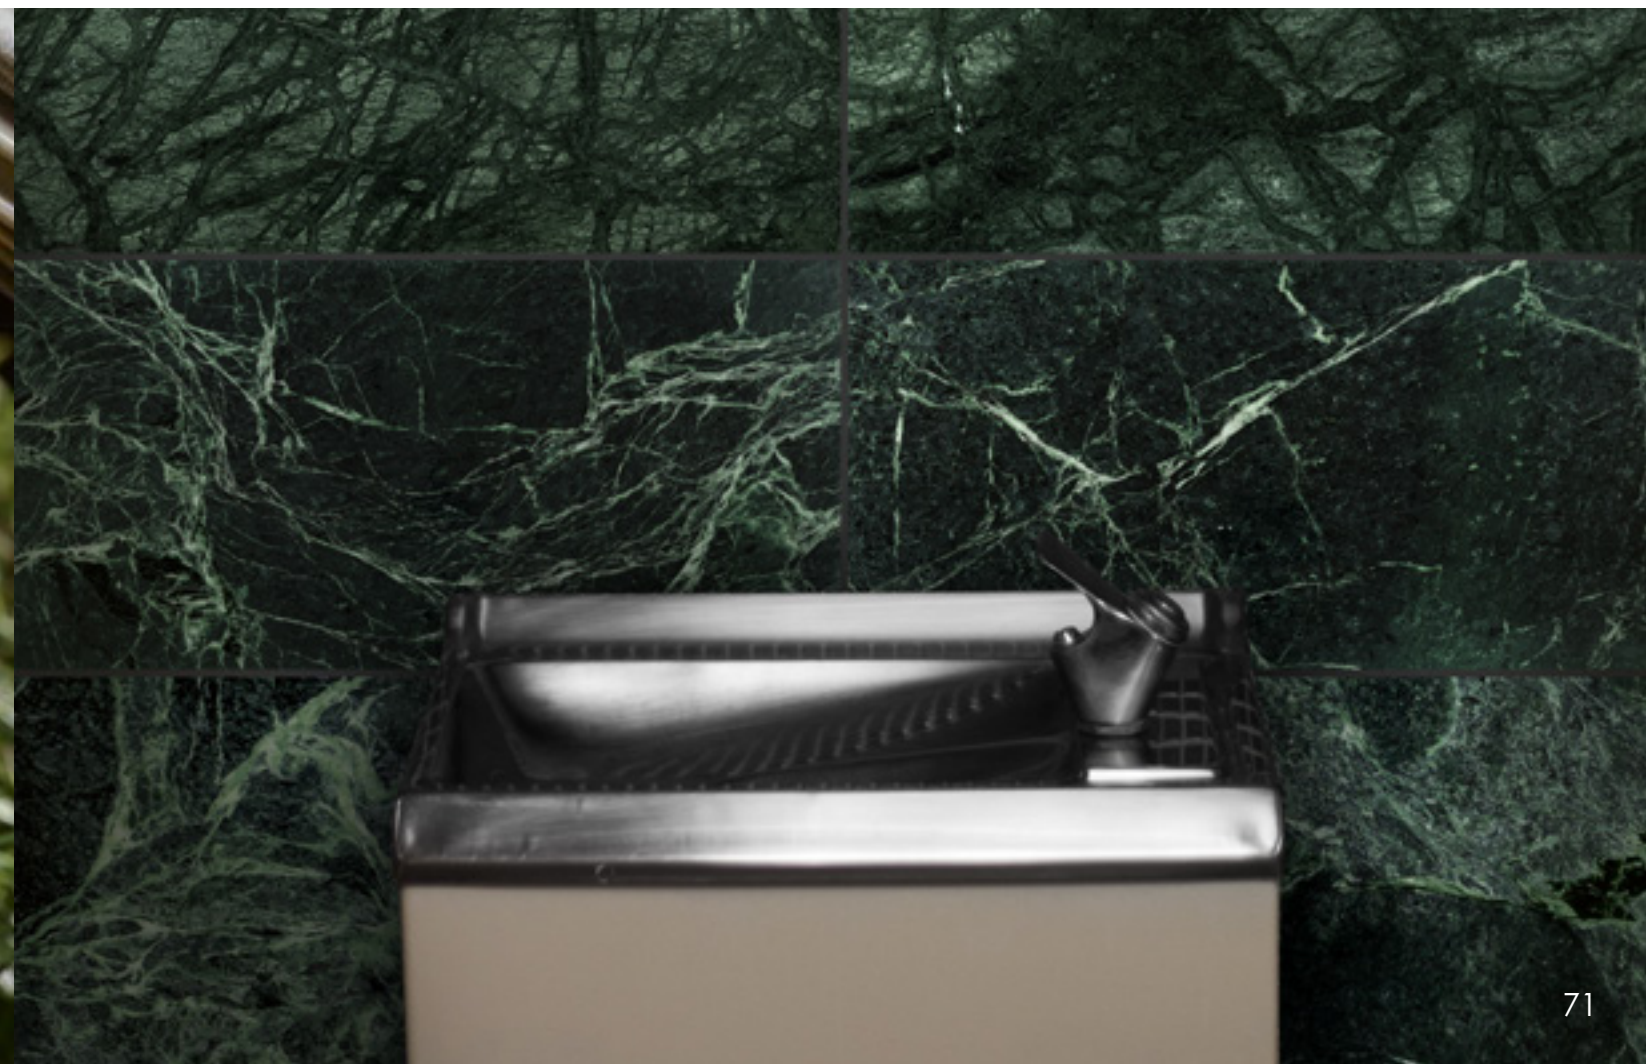

EMPRESS GREEN MARBLE

India
Shown in Empress Green 12X12 Polished

FINISHES
Polished (P)

TILES	
12" X 12"	P
12" X 24"	P
SLABS	
2CM	P

Empress Green is an Indian marble characterized by a deep hunter green color background with lighter shades of green and off-white veining throughout. An ideal material for commercial and residential projects.