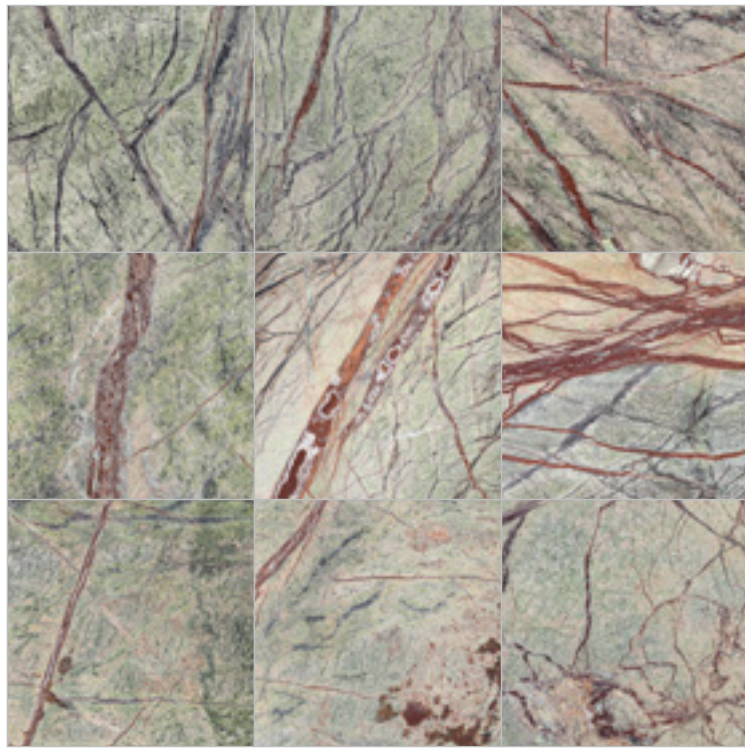

## EMPRESS GREEN MARBLE

India  
Shown in Empress Green 12X12 Polished

FINISHES  
Polished (P)

TILES	
12" X 12"	P
12" X 24"	P
SLABS	
2CM	P

Empress Green is an Indian marble characterized by a deep hunter green color background with lighter shades of green and off-white veining throughout. An ideal material for commercial and residential projects.