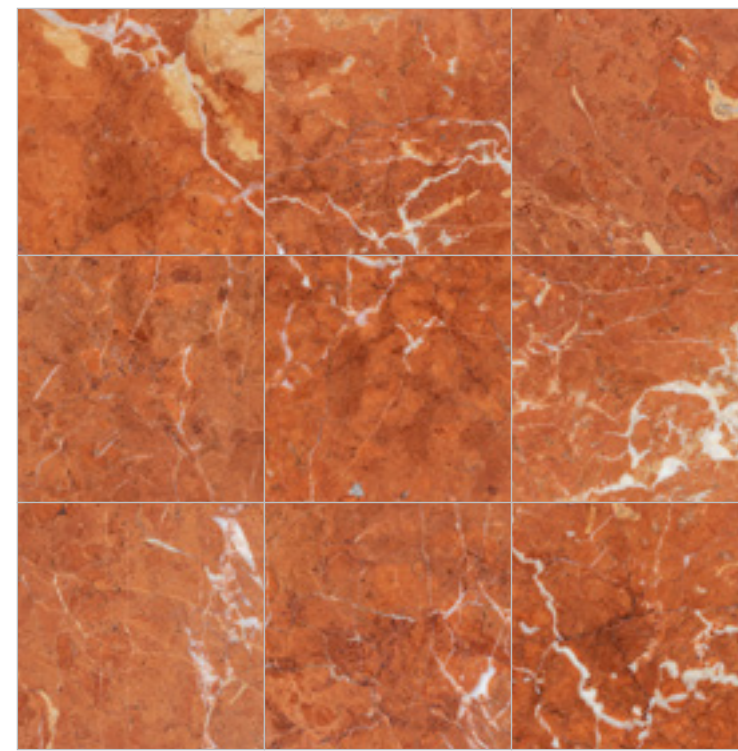

## ROSA VERONA MARBLE

Italy  
Shown in Rosa Verona 12X12 Polished

FINISHES  
Polished (P)

TILES

12" X 12"

P