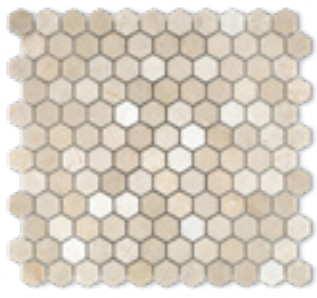

CREMA MARFIL MOSAICS & TRIMS

1" Hexagon
Honed/ Polished