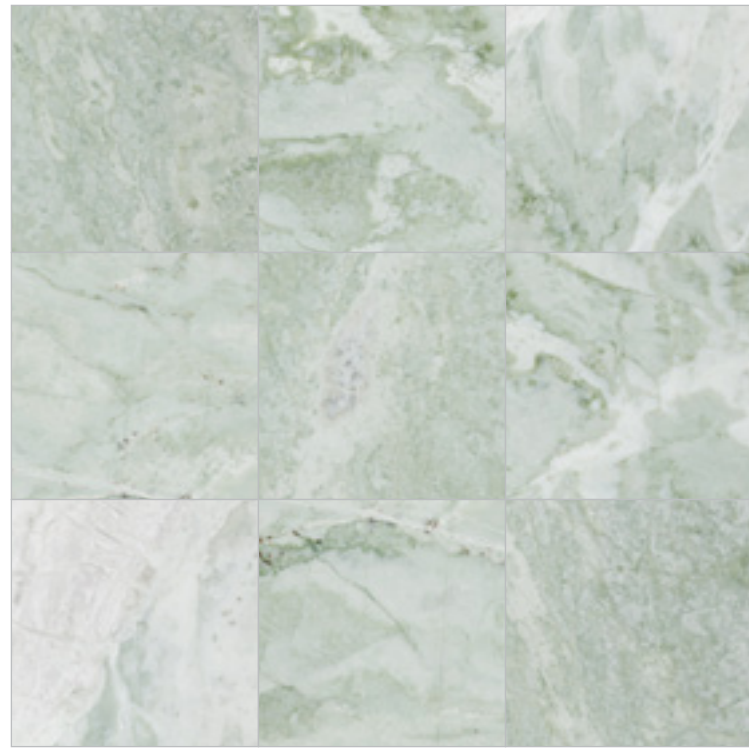

## SAHARA GOLD MARBLE

Pakistan  
Shown in Sahara Gold 12X12 Honed

FINISHES  
Honed (H)

TILES

12" X 12"

H

Sahara Gold marble is quarried in Pakistan; it's characterized by a golden beige background accentuated with fiery red and white and gray veins.

## GIALLO REALE MARBLE

Italy  
Shown in Giallo Reale 12X12 Polished

FINISHES  
Polished (P)

TILES

12" X 12"

P

Giallo Reale is quarried in Selva di Progno, Verona region in Italy. It's characterized by a uniform and intense gold tone with complemented light-yellow shades.