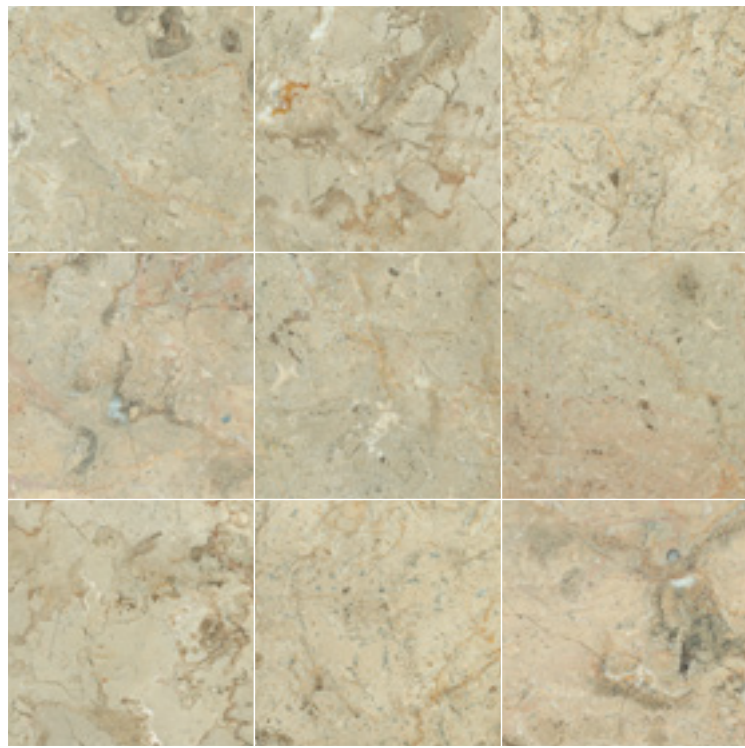

## SAHARA GOLD MARBLE

Pakistan  
Shown in Sahara Gold 12X12 Honed

FINISHES  
Honed (H)

TILES

12" X 12"

H

Sahara Gold marble is quarried in Pakistan; it's characterized by a golden beige background accentuated with fiery red and white and gray veins.