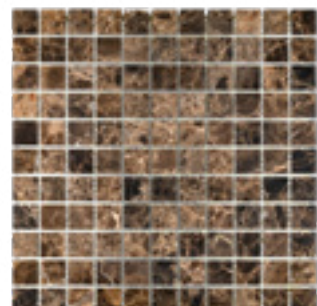

# EMPERADOR DARK MOSAICS & TRIMS

1" Hexagon  
Polished/ Tumbled

2" Hexagon  
Honed/ Polished

3" Hexagon  
Polished/ Tumbled

3/4" Penny Round  
Polished

5/8" X 1-1/4" Brick  
Polished/ Tumbled

5/8" X 5/8" Square  
Polished/ Tumbled