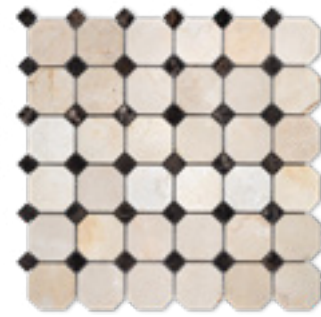

Octagon with Brown Dot
Honed/ Polished