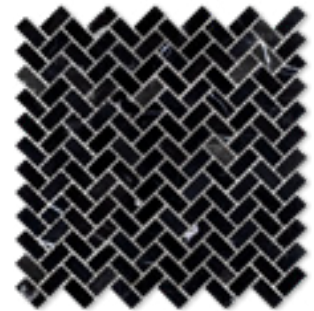

Mini Liner  
Honed/ Polished

4" X 12" Baseboard  
Polished

5/8" X 1-1/4" Brick  
Honed/ Polished

1" X 2" Brick  
Honed/ Polished

2" X 4" Brick  
Honed/ Polished

Basketweave with White Dot  
Honed/ Polished

5/8" X 1-1/4" Herringbone  
Honed/ Polished

1" X 2" Herringbone  
Honed/ Polished

1" X 3" Herringbone  
Honed/ Polished

1" X 4" Herringbone  
Honed/ Polished

5/8" X 5/8" Square  
Honed/ Polished

1" X 1" Square  
Honed/ Polished