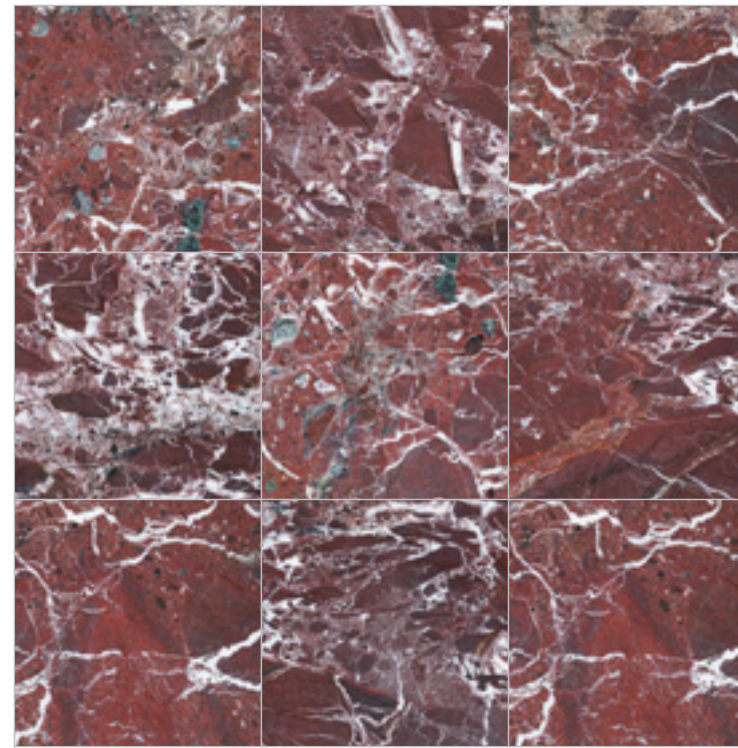

Calacatta Caldia is a luxurious marble quarried in Italy, characterized for a consistent creamy white with faint taupe and grey veining. It's a perfect choice for a sophisticated and bright space.

## CALACATTA VIOLA MARBLE

Turkey  
Shown in Calacatta Viola 12X24 Honed

FINISHES  
Honed (H), Polished (P)

12" X 24"	TILES	H/ P
2CM	SLABS - Italy	H/ P

Calacatta Viola is a stunning marble characterized by its captivating burgundy veins, a white background and subtle gold accents. This marble transforms any space into a sanctuary of luxury and refinement. It's been used since Roman times in buildings and architectural works.