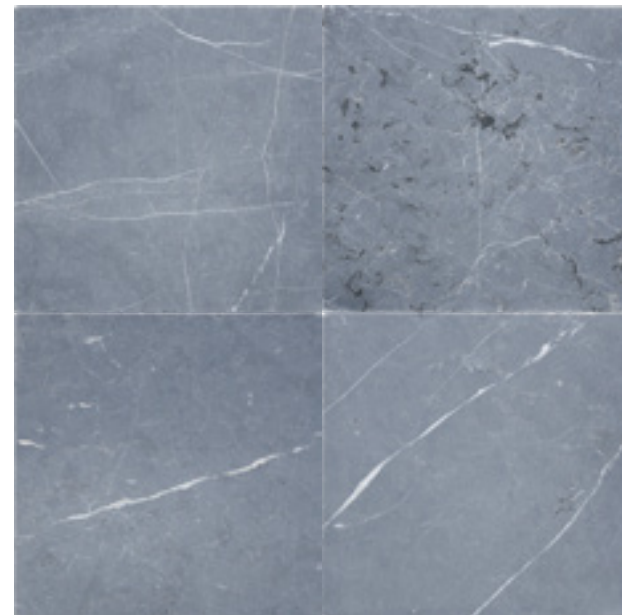

Negro Marquina | MARNEGMAR1212T