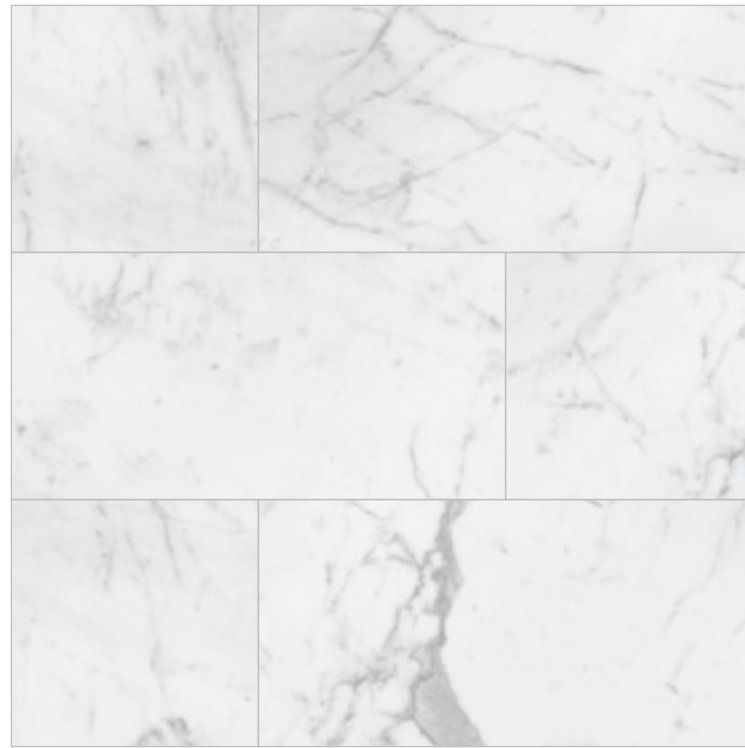

STATUARY WHITE MARBLE

Italy
Shown in Statuary White 12X24 Polished

FINISHES
Honed (H), Polished (P)

TILES		
12" X 24"		H/ P

SLABS		
2CM		H/ P

Statuary White is an elegant Italian marble recognized by its grey veining and snow-white background. It's considered a luxurious material, a perfect choice for floors and walls, powder rooms, bathrooms and kitchens.