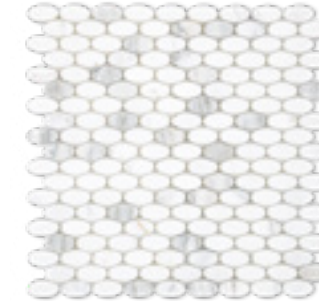

# CALACATTA GOLD MOSAICS & TRIMS

1" Hexagon  
Honed/ Polished

2" Hexagon  
Honed/ Polished

3" Hexagon  
Honed/ Polished

6" Hexagon  
Honed/ Polished

Basketweave with Calacatta  
Dot  
Honed/ Polished

Basketweave with Blue Dot  
Honed/ Polished

5/8" X 1" Oval  
Polished

1" X 2" Rhomboid  
Honed/ Polished

2" X 4" Brick  
Honed/ Polished

2" X 4" Brick Beveled  
Honed/ Polished

3/4" Penny Round  
Honed/ Polished

1" X 2" Herringbone  
Honed/ Polished