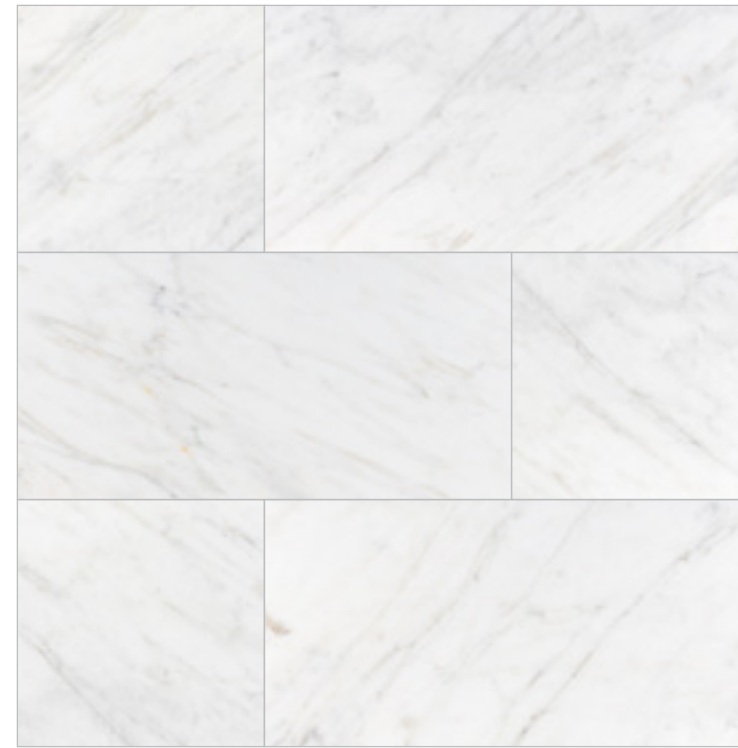

## STATUARY WHITE MARBLE

Italy  
Shown in Statuary White 12X24 Polished

FINISHES  
Honed (H), Polished (P)

TILES		
12" X 24"		H/ P

SLABS		
2CM		H/ P

Statuary White is an elegant Italian marble recognized by its grey veining and snow-white background. It's considered a luxurious material, a perfect choice for floors and walls, powder rooms, bathrooms and kitchens.