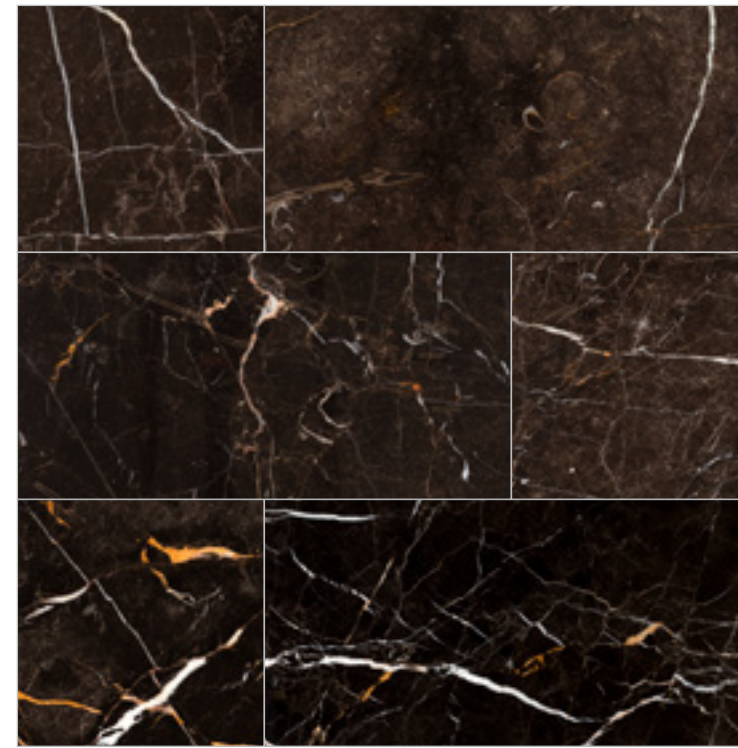

Breccia Oniciatta marble is quarried in the Brescia province in Italy. This marble showcases a captivating array of warm, earthy tones, including soft pinks, warm beiges, and subtle creams. These colors combine harmoniously to create a palette that exudes elegance and timeless beauty.

## EMPERADOR LIGHT MARBLE

Turkey  
Shown in Emperor Light 18X18 Polished

FINISHES  
Polished (P)

TILES

12" X 12"	P
12" X 24"	P
18" X 18"	P

SLABS

2CM	P
-----	---

Emperador Light marble is quarried in Bursa, Turkey. It's characterized by smoky beige, brown and cream tones. It has very low water absorption capacity and a very long-lasting surface shine.